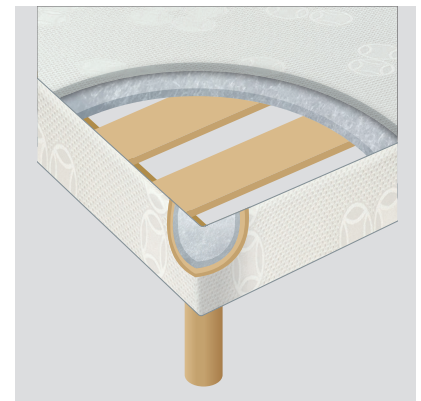

BED BASE

Colorado

13cm
HEIGHT

Description

- 12 passive slats and 100% polyester wadding
- Covered slatted base
- Reinforcing bars: 2 longitudinal bars / 3 crossbars for the 160 cm width and wider
- 100% polypropylene base fabric
- Bed base to be fitted with four 8-mm thread, screw-in feet, 15 to 20 cm high
- 6 feet for the 160 width and wider

Customer benefits

- Solid wood structure. No sagging over time Firm comfort for your bedding
- Impeccable finish and good support of the mattress on the bed base
- A robust, durable product
- Guaranteed hygiene: no dust accumulated in the base
- Broad range of feet available
- Reinforced support for large bed base sizes